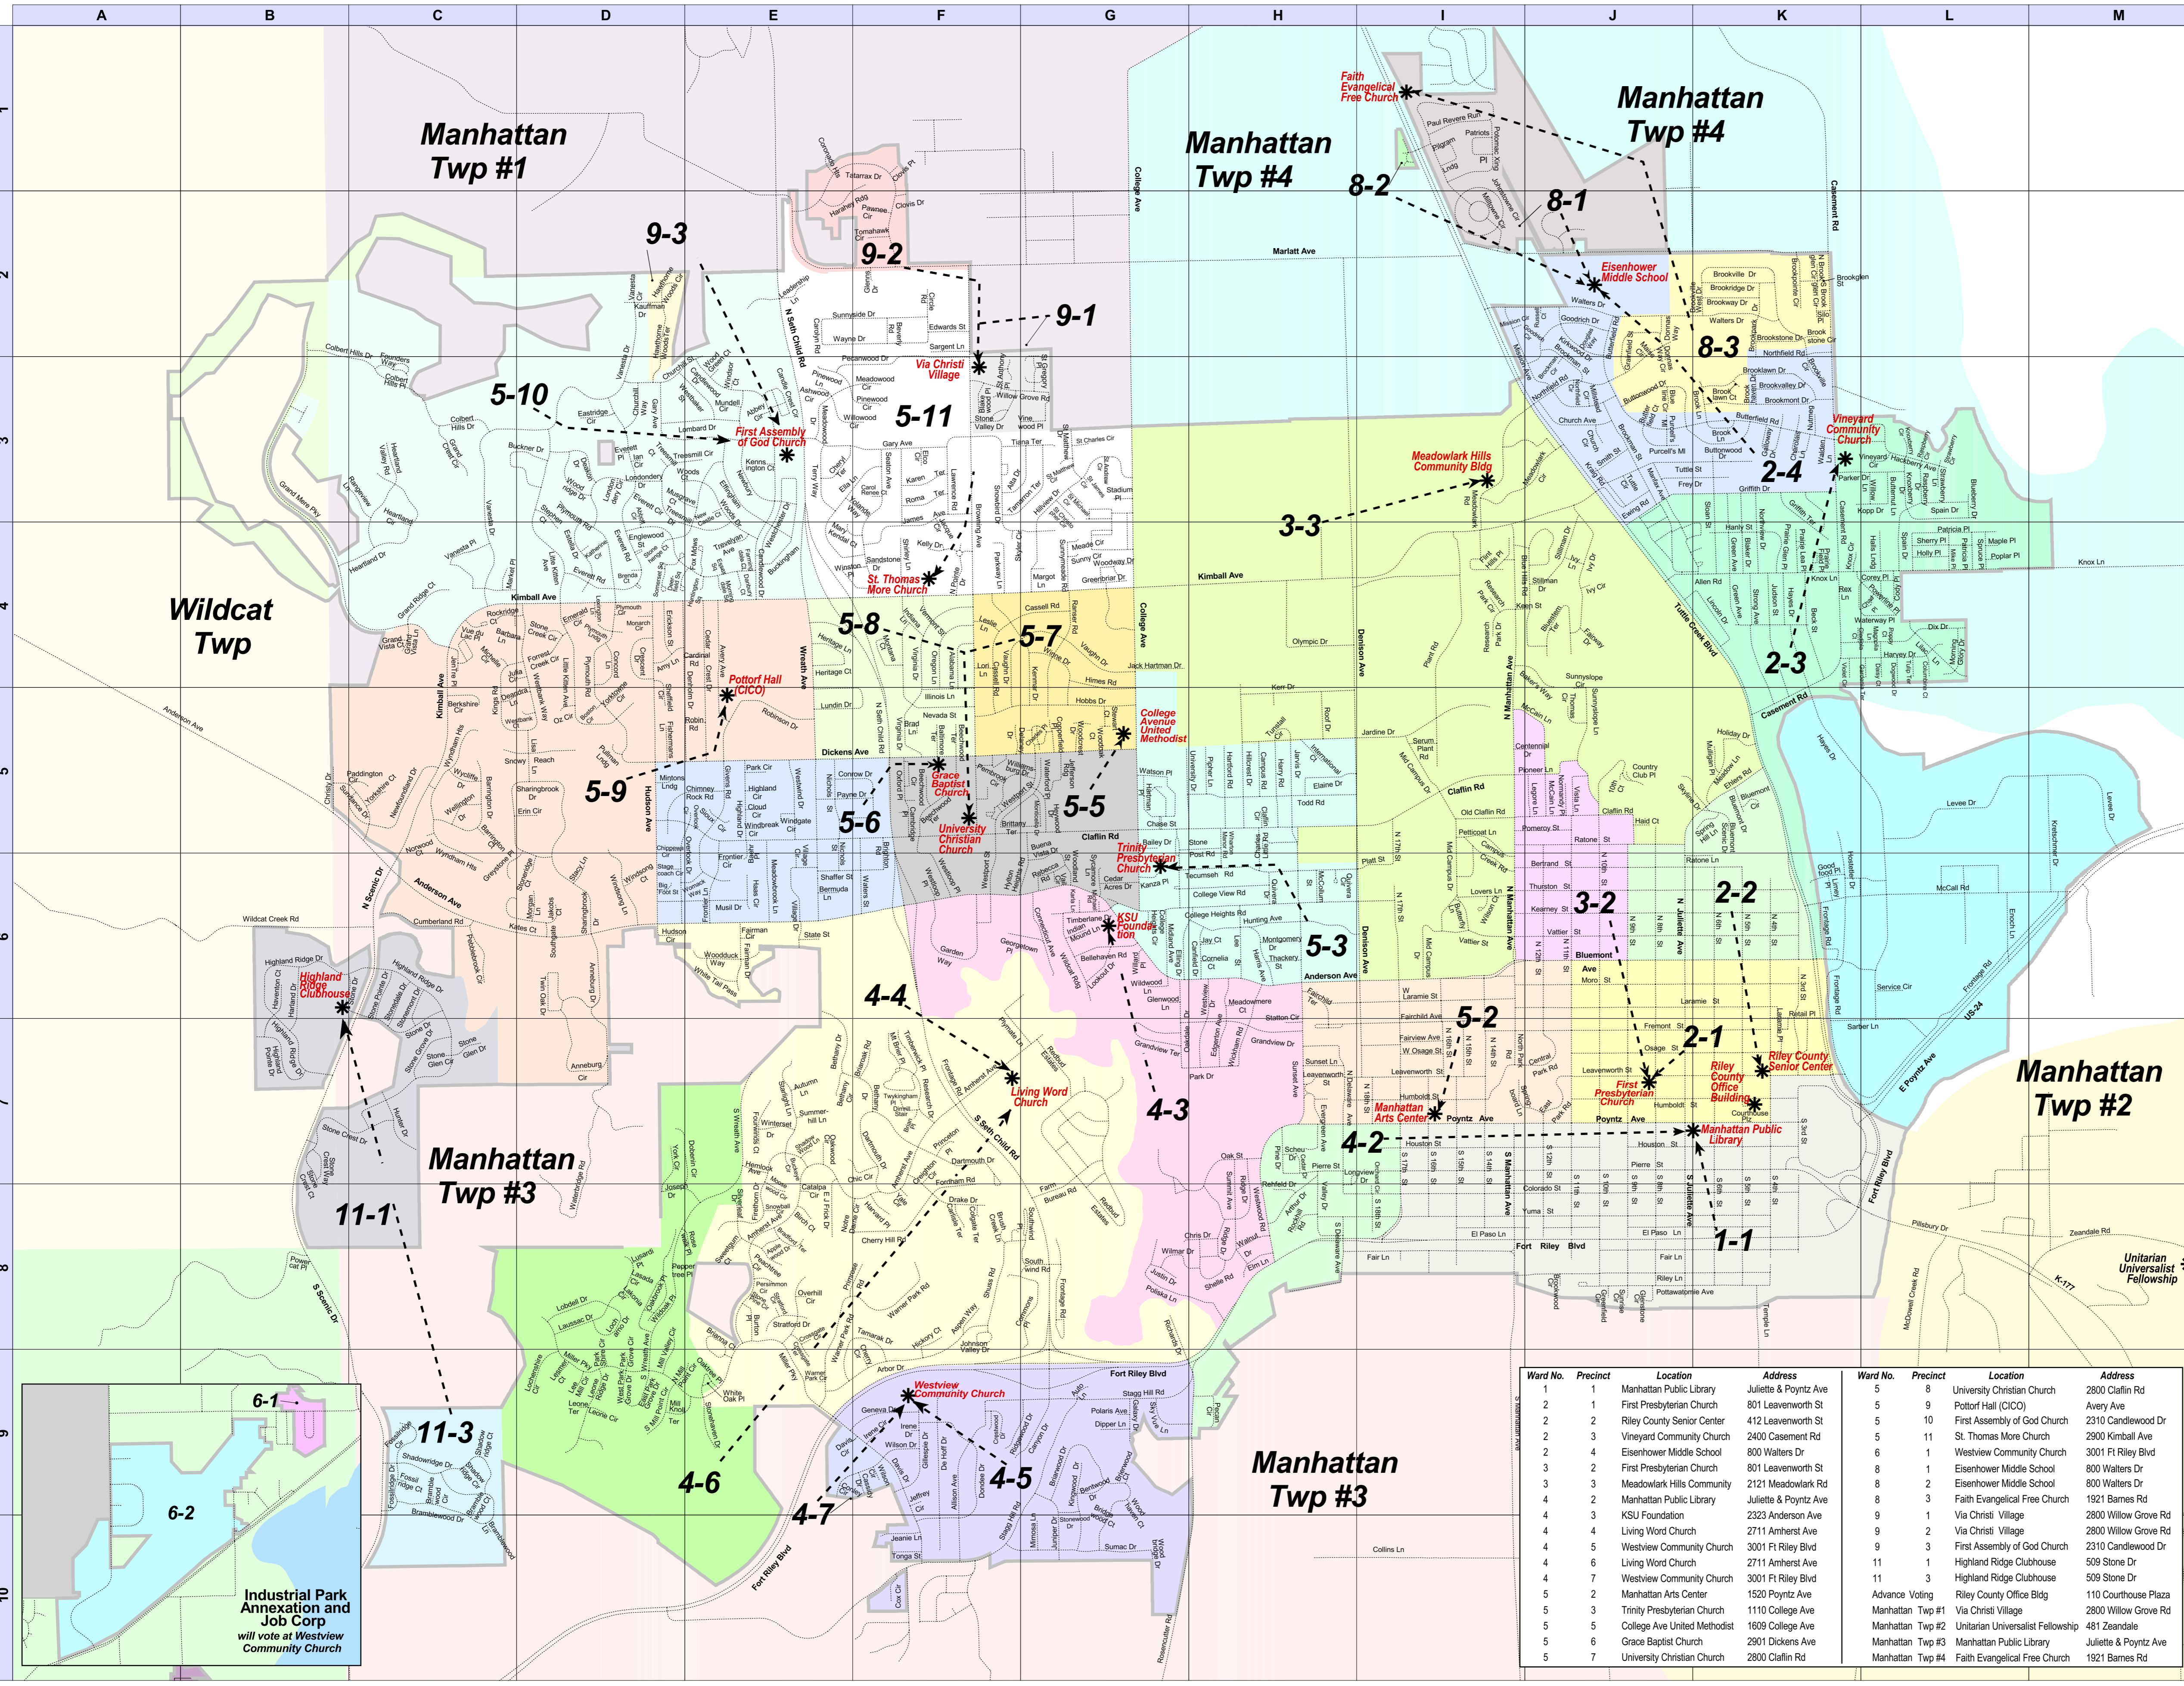

# Manhattan City Voting Precincts

Ward No.	Precinct	Location	Address	Ward No.	Precinct	Location	Address
1	1	Manhattan Public Library	Juliette & Poyntz Ave	5	8	University Christian Church	2800 Claflin Rd
1	2	First Presbyterian Church	801 Leavenworth St	5	9	Pottor Hall (CICO)	Avery Ave
1	2	Riley County Senior Center	412 Leavenworth St	5	10	First Assembly of God Church	2310 Candlerwood Dr
1	3	Vineyard Community Church	2400 Cassment Rd	5	11	St. Thomas More Church	2900 Kimball Ave
1	4	Eisenhower Middle School	800 Walters Dr	6	1	Westview Community Church	3001 Ft Riley Blvd
1	5	First Presbyterian Church	801 Leavenworth St	6	2	Eisenhower Middle School	800 Walters Dr
1	6	Meadowlark Hills Community	2121 Meadowlark Rd	8	2	Eisenhower Middle School	800 Walters Dr
1	7	Manhattan Public Library	Juliette & Poyntz Ave	8	3	Faith Evangelical Free Church	1921 Barnes Rd
1	8	KSU Foundation	2323 Anderson Ave	9	1	Via Christi Village	2800 Willow Grove Rd
1	9	Living Word Church	2711 Amherst Ave	9	2	Via Christi Village	2800 Willow Grove Rd
1	10	Westview Community Church	3001 Ft Riley Blvd	9	3	First Assembly of God Church	2310 Candlerwood Dr
1	11	Living Word Church	2711 Amherst Ave	11	1	Highland Ridge Clubhouse	509 Stone Dr
1	12	Westview Community Church	3001 Ft Riley Blvd	11	3	Highland Ridge Clubhouse	509 Stone Dr
1	13	Manhattan Arts Center	1520 Poyntz Ave	11	3	Highland Ridge Clubhouse	509 Stone Dr
1	14	Trinity Presbyterian Church	1110 College Ave	11	3	Highland Ridge Clubhouse	509 Stone Dr
1	15	College Ave United Methodist	1609 College Ave	11	3	Highland Ridge Clubhouse	509 Stone Dr
1	16	Grace Baptist Church	2901 Dickens Ave	11	3	Highland Ridge Clubhouse	509 Stone Dr
1	17	University Christian Church	2800 Claflin Rd	11	3	Highland Ridge Clubhouse	509 Stone Dr
1	18			11	3	Highland Ridge Clubhouse	509 Stone Dr
1	19			11	3	Highland Ridge Clubhouse	509 Stone Dr
1	20			11	3	Highland Ridge Clubhouse	509 Stone Dr
1	21			11	3	Highland Ridge Clubhouse	509 Stone Dr
1	22			11	3	Highland Ridge Clubhouse	509 Stone Dr
1	23			11	3	Highland Ridge Clubhouse	509 Stone Dr
1	24			11	3	Highland Ridge Clubhouse	509 Stone Dr
1	25			11	3	Highland Ridge Clubhouse	509 Stone Dr
1	26			11	3	Highland Ridge Clubhouse	509 Stone Dr
1	27			11	3	Highland Ridge Clubhouse	509 Stone Dr
1	28			11	3	Highland Ridge Clubhouse	509 Stone Dr
1	29			11	3	Highland Ridge Clubhouse	509 Stone Dr
1	30			11	3	Highland Ridge Clubhouse	509 Stone Dr
1	31			11	3	Highland Ridge Clubhouse	509 Stone Dr
1	32			11	3	Highland Ridge Clubhouse	509 Stone Dr
1	33			11	3	Highland Ridge Clubhouse	509 Stone Dr
1	34			11	3	Highland Ridge Clubhouse	509 Stone Dr
1	35			11	3	Highland Ridge Clubhouse	509 Stone Dr
1	36			11	3	Highland Ridge Clubhouse	509 Stone Dr
1	37			11	3	Highland Ridge Clubhouse	509 Stone Dr
1	38			11	3	Highland Ridge Clubhouse	509 Stone Dr
1	39			11	3	Highland Ridge Clubhouse	509 Stone Dr
1	40			11	3	Highland Ridge Clubhouse	509 Stone Dr
1	41			11	3	Highland Ridge Clubhouse	509 Stone Dr
1	42			11	3	Highland Ridge Clubhouse	509 Stone Dr
1	43			11	3	Highland Ridge Clubhouse	509 Stone Dr
1	44			11	3	Highland Ridge Clubhouse	509 Stone Dr
1	45			11	3	Highland Ridge Clubhouse	509 Stone Dr
1	46			11	3	Highland Ridge Clubhouse	509 Stone Dr
1	47			11	3	Highland Ridge Clubhouse	509 Stone Dr
1	48			11	3	Highland Ridge Clubhouse	509 Stone Dr
1	49			11	3	Highland Ridge Clubhouse	509 Stone Dr
1	50			11	3	Highland Ridge Clubhouse	509 Stone Dr
1	51			11	3	Highland Ridge Clubhouse	509 Stone Dr
1	52			11	3	Highland Ridge Clubhouse	509 Stone Dr
1	53			11	3	Highland Ridge Clubhouse	509 Stone Dr
1	54			11	3	Highland Ridge Clubhouse	509 Stone Dr
1	55			11	3	Highland Ridge Clubhouse	509 Stone Dr