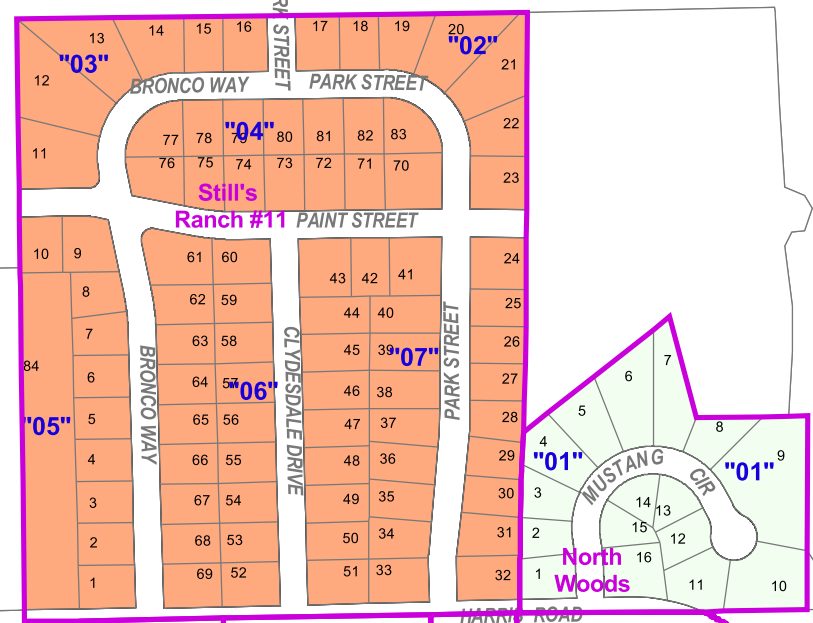

CITY OF OGDEN, KANSAS ZONING

**FORT RILEY
MILITARY
RESERVATION**

Ogden Zoning	
	AGRICULTURAL
	CENTRAL BUSINESS
	GENERAL COMMERCIAL
	LIGHT INDUSTRIAL
	MANUFACTURED HOME PARK
	MIXED USE
	MULTI FAMILY
	PUBLIC USE
	RESIDENTIAL SUBURBAN
	SINGLE FAMILY
	TWO FAMILY

GIS 2007

Prepared by Riley County GIS
September 2007