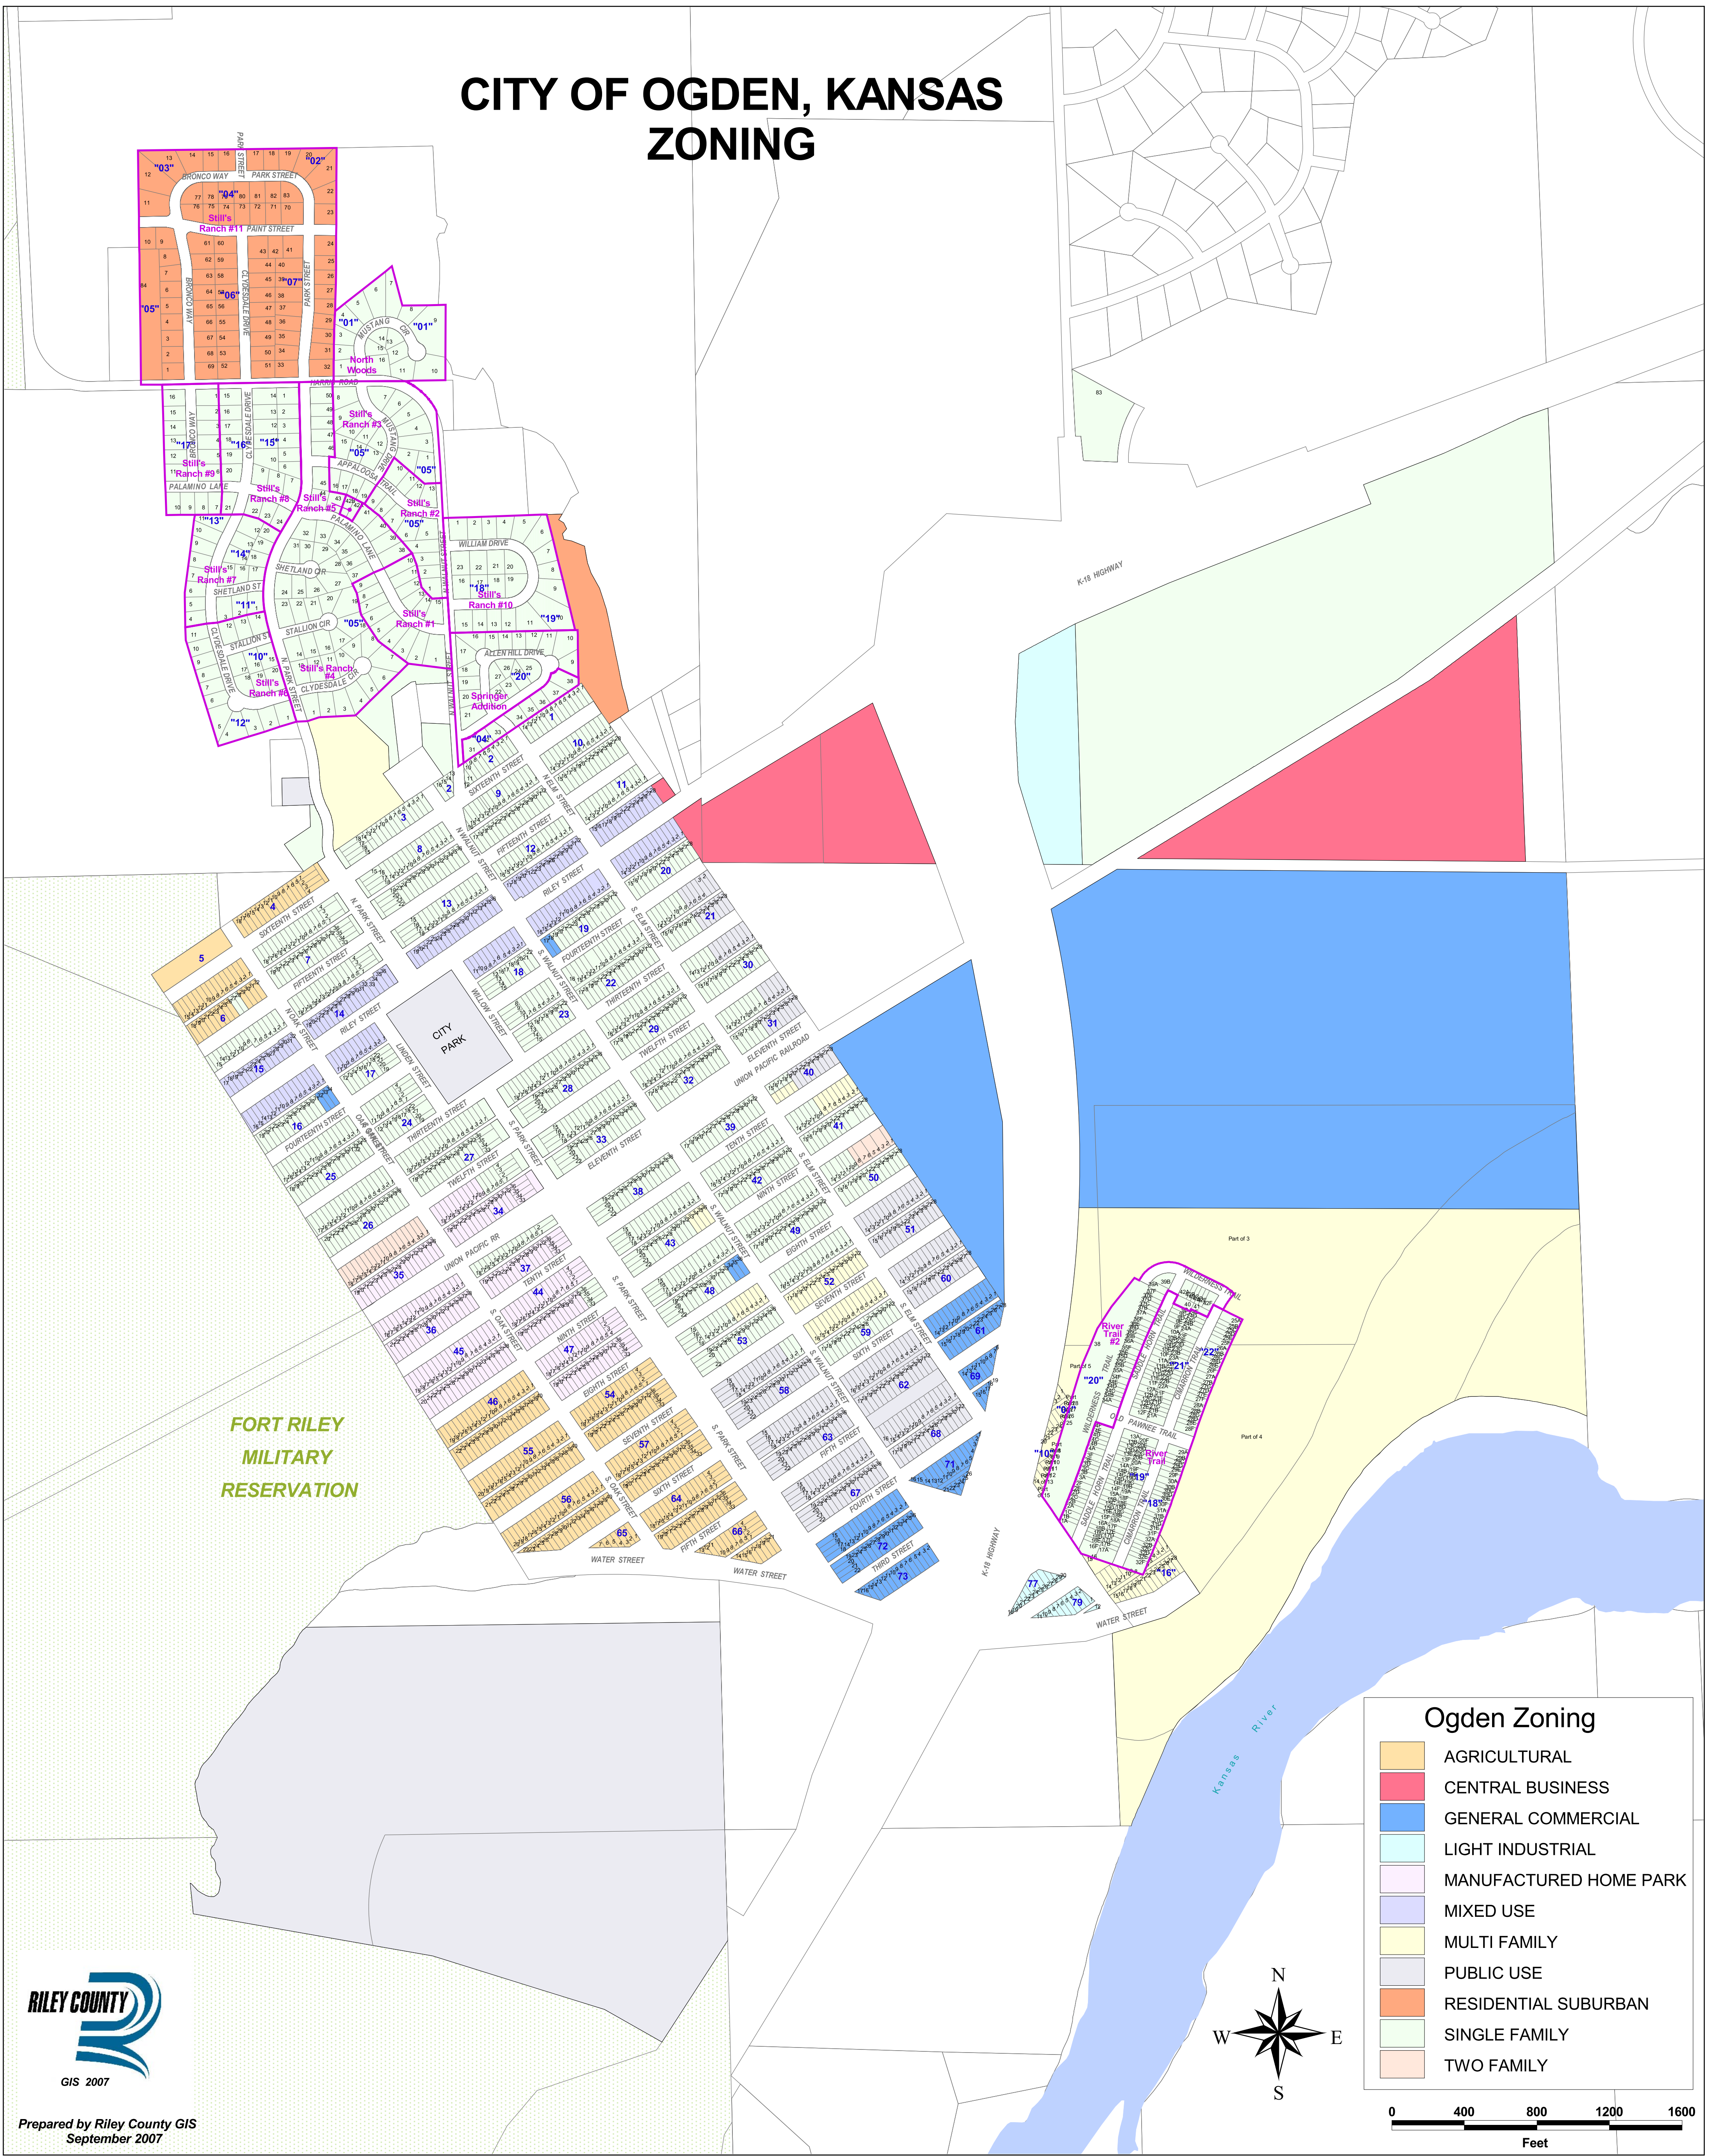

CITY OF OGDEN, KANSAS ZONING

**FORT RILEY
MILITARY
RESERVATION**

Ogden Zoning	
	AGRICULTURAL
	CENTRAL BUSINESS
	GENERAL COMMERCIAL
	LIGHT INDUSTRIAL
	MANUFACTURED HOME PARK
	MIXED USE
	MULTI FAMILY
	PUBLIC USE
	RESIDENTIAL SUBURBAN
	SINGLE FAMILY
	TWO FAMILY

GIS 2007

Prepared by Riley County GIS
September 2007